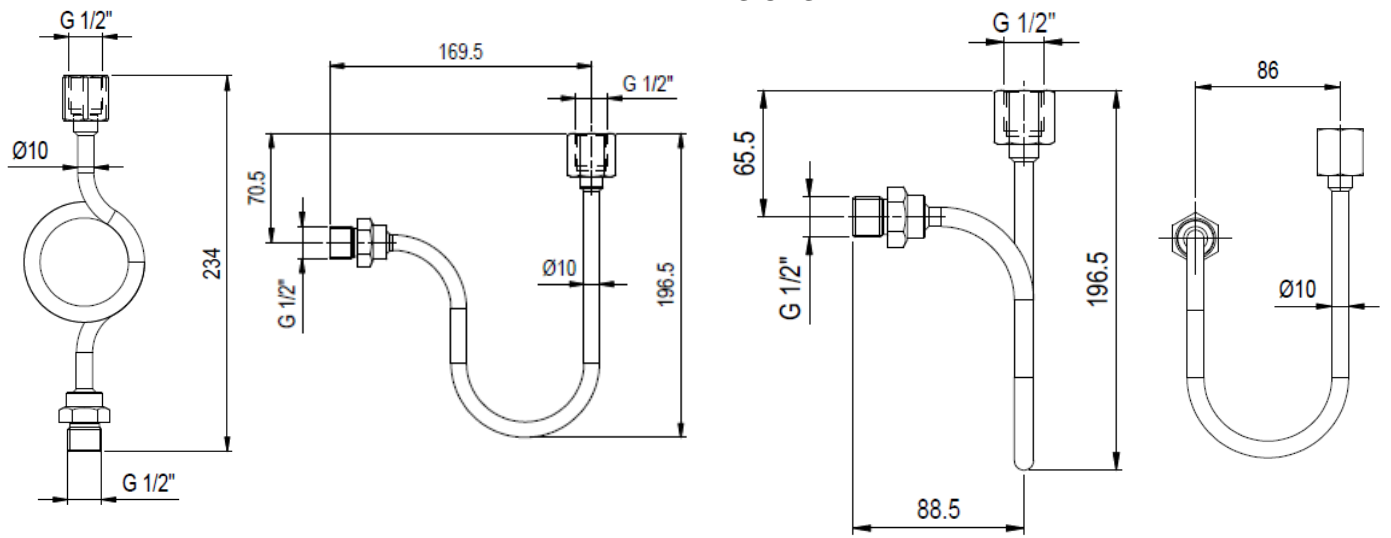

AVAILABLE MODELS: GSC-40; GSU-40 ; GSUL-40.

SIZES: G1/2" (male x female).

CONNECTIONS: ISO 228-1.

INSTALLATION: GSC – vertical; GSU – horizontal.

LIMITING CONDITIONS: 40 bar at 300 °C; 110 bar at 110 °C.

WEIGHT: 0,34 kg.

MATERIALS: Coil – AISI 316L / 1.4404.  
Connections – AISI 304 / 1.4301.

**GSC**

**GSU**

**GSUL**

### DIMENSIONS