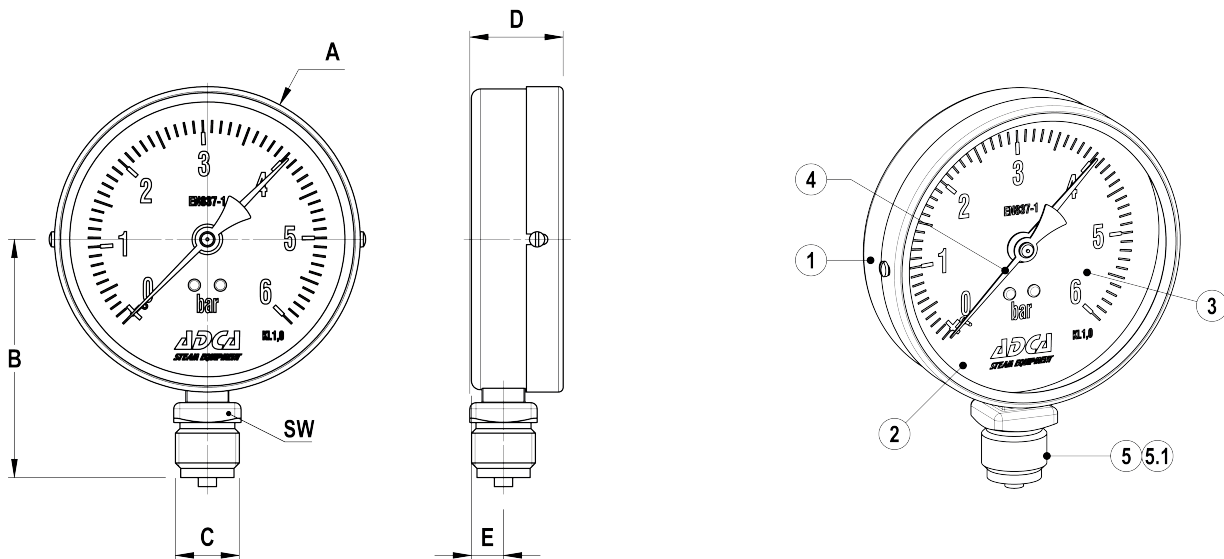

### DESCRIPTION

The MAN-100 are reliable and cost-effective, general purpose bourdon tube pressure gauges designed for pressure measurement of liquid and gaseous media. They have a nominal size diameter of 100mm, units marked in bar and their casing is fully manufactured from stainless steel.

### MAIN FEATURES

Accuracy: 1% of full scale value.  
Designed according to EN 837-1.  
Bottom connection.

**OPTIONS:** Backside centric connection.  
Complete stainless steel construction.

**USE:** Non-viscous and non-crystallizing liquids and gases compatible with copper alloy.

**AVAILABLE MODELS:** MAN-100.

**CONNECTIONS:** ISO 228 G 1/2".

**MEASURING RANGES:** 0 – 2,5 bar; 0 – 4 bar; 0 – 6 bar; 0 – 10 bar;  
0 – 16 bar; 0 – 25 bar; 0 – 40 bar.

LIMITING CONDITIONS	
Maximum allowable pressure	Full scale reading
Maximum operating temperature	110 °C
Ambient temperature	- 10 °C to 60 °C

DIMENSIONS (mm)							
SIZE	Ø A	B	C	D	E	SW	WGT. (kg)
1/2"	100	78	1/2"	31	10,5	22	0,34

MATERIALS		
POS. N°	DESIGNATION	MATERIAL
1	Case and bezel ring	AISI 304 / 1.4301
2	Window	Glass
3	Dial	White aluminium
4	Pointer	Black aluminium
5	Connection	Brass
5.1	Measuring system	Copper alloy