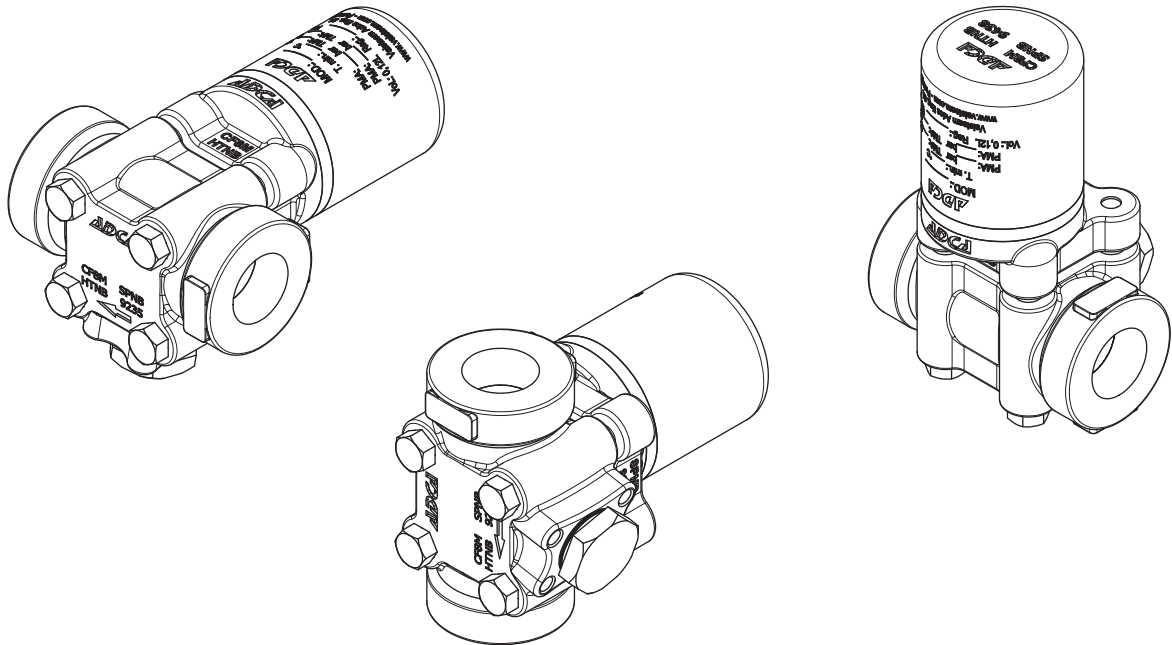

UBS steam trap connected to a UCX universal pipeline connector

MATERIALS		
POS. Nº	DESCRIPTION	MATERIAL
1	Body	AISI 316L / 1.4404
2	Cover	AISI 316 / 1.4401
3	Valve seat	AISI 304 / 1.4301
4	Discs	Bimetal
6	Gasket	Copper
7	* Inlet gasket	Stainless steel / Graphite
8	* Outlet gasket	Stainless steel / Graphite
9	Flange	AISI 316 / 1.4401
10	Retainer ring	Steel
11	Bolts	A193 Gr. B7