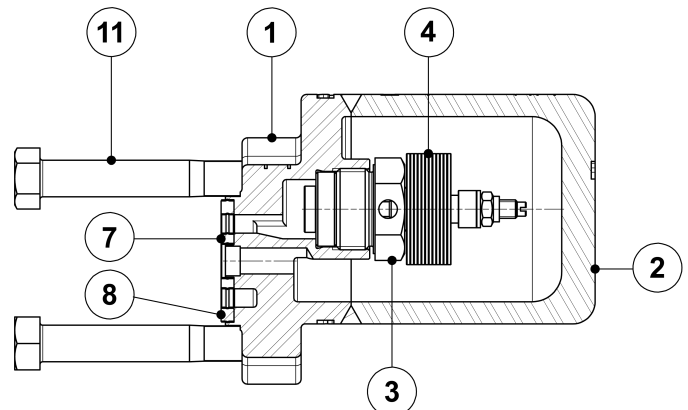

A: Condensate discharge at 10 °C below saturation temperature; **B:** Cold water capacity around 20 °C.

| DIMENSIONS (mm) | | | | |
|-----------------|-----|----|----|-------------|
| MODEL | A | B | C | WEIGHT (kg) |
| UBS90 | 100 | 35 | 62 | 1,7 |

UBS steam trap connected to a UCX universal pipeline connector

| MATERIALS | | |
|-----------|-----------------|----------------------------|
| POS. Nº | DESCRIPTION | MATERIAL |
| 1 | Body | AISI 316L / 1.4404 |
| 2 | Cover | AISI 316 / 1.4401 |
| 3 | Valve seat | AISI 304 / 1.4301 |
| 4 | Discs | Bimetal |
| 6 | Gasket | Copper |
| 7 | * Inlet gasket | Stainless steel / Graphite |
| 8 | * Outlet gasket | Stainless steel / Graphite |
| 9 | Flange | AISI 316 / 1.4401 |
| 10 | Retainer ring | Steel |
| 11 | Bolts | A193 Gr. B7 |