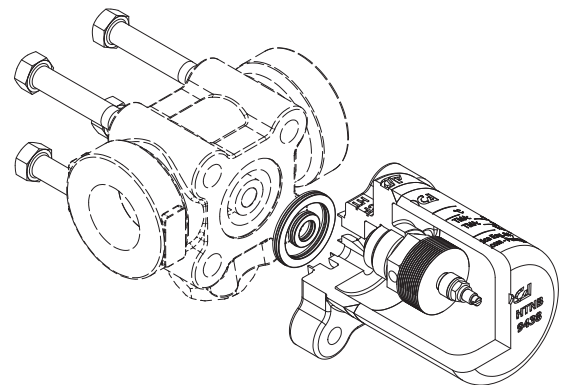

These traps fit the UCX90 four bolt universal connectors.

MAIN FEATURES

- Sealed, non-maintainable.
- Modulating discharge.
- Discharges condensate below steam temperature.
- Excellent air discharge.
- Operates on superheated steam.
- Unaffected by water hammer and vibrations.

OPTIONS: Different operating limits.

USE: Saturated and superheated steam.

AVAILABLE MODELS: UBS90/4 and UBS90/6 – stainless steel.

SIZES: According to the selected pipeline connector.

INSTALLATION: With the bimetal column in a horizontal plane or pointing upwards.
See IMI – Installation and maintenance instructions.