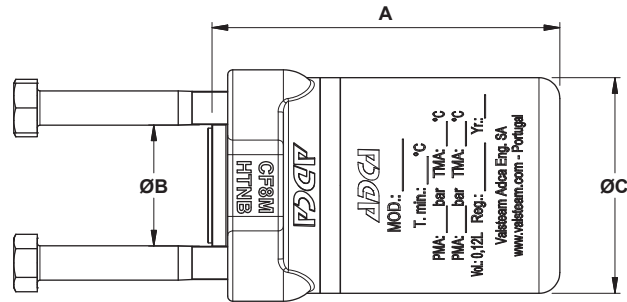

DIMENSIONS (mm)				
MODEL	A	B	C	WEIGHT (kg)
UBS90	100	35	62	1,7